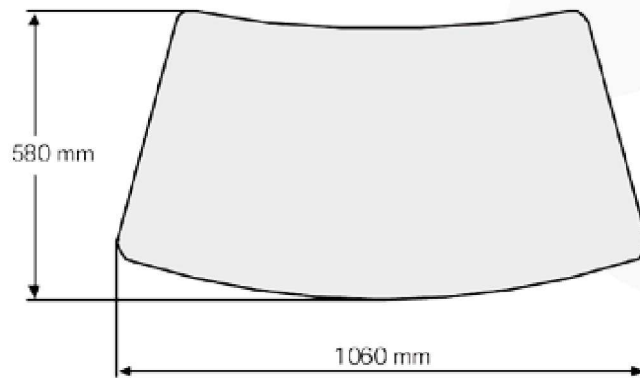

730 Curved Counter Exhibition Counter

The aluminium frame construction makes it easy and fast to assemble.

be unassembled to allow a quick change of the 3 pcs. white 4 mm PS panels (without print) inside. Delivered with wooden look topplate.

Black carry-bag is optional.

Model	Art.no.	Capacity / Panel size	Colour	Total W x H x D	Package Size - weight	Pallet size - quantity
730	4640	98 x 87,8 cm + 2 p sc. 43 x 87,8 cm	Wood/Alu	106 x 93 x 58 cm	104 x 106 x 16 cm 18 kg	80 x 120 x 20 cm 8 pcs.
730	46400	Bag		Black	107 x 110 x 17 cm	